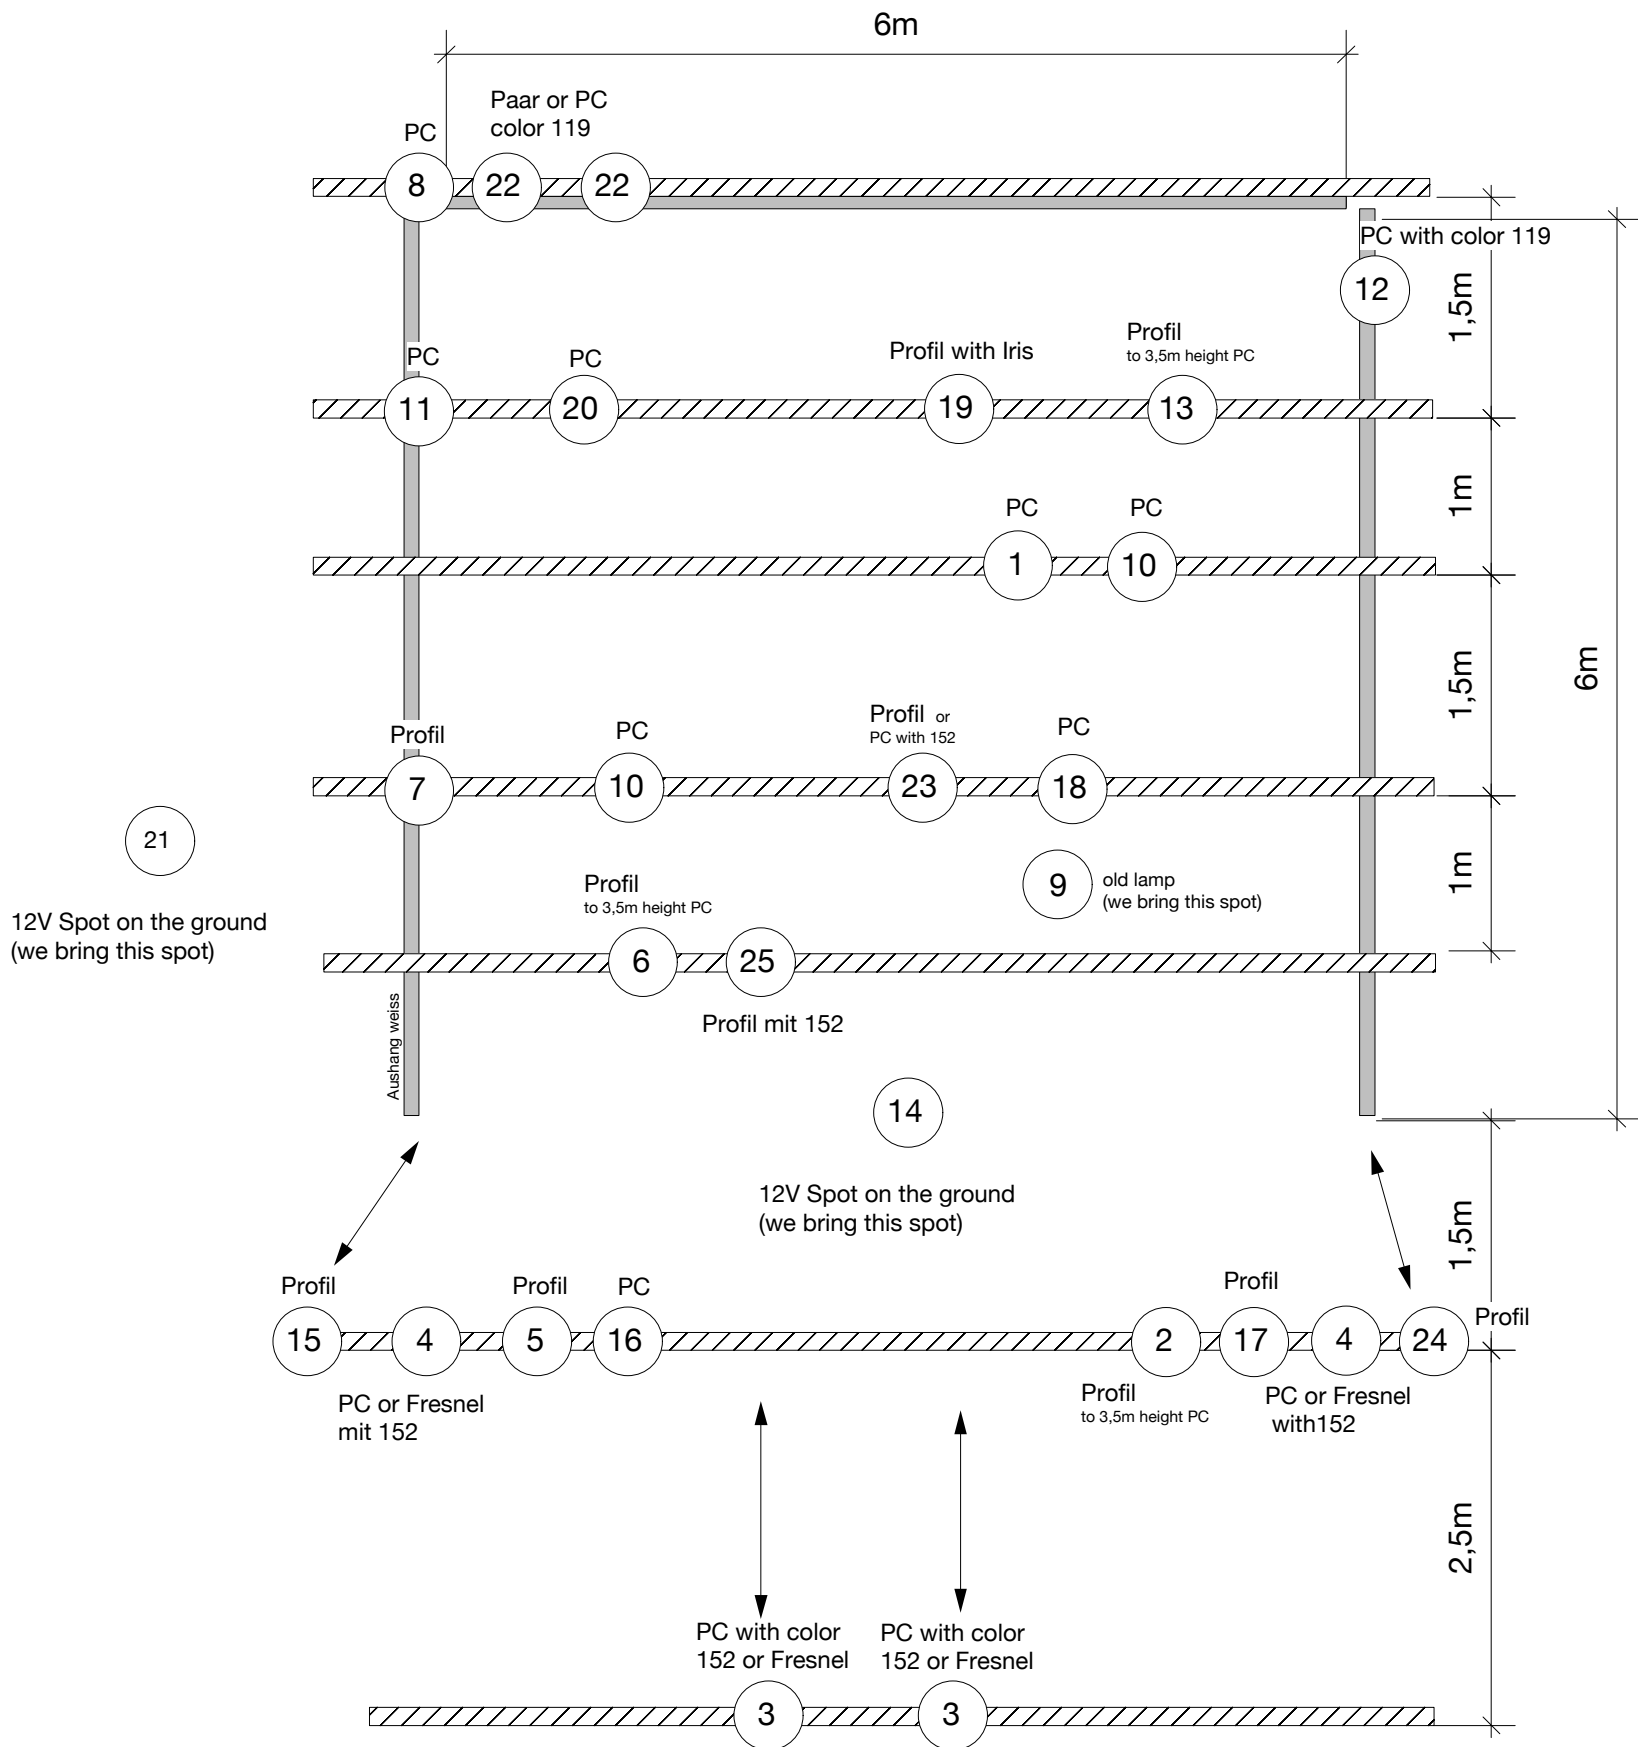

Stageplan Lords of the Railway - Höchste Eisenbahn Theater Handgemenge

technical conditions:

- * stage 6x6m (or 6x5m ,minimum 5x5m)
 - * the curtain is fastened with 6 ropes to the cover
 - * stage height minimum 2,80m
 - * audience members 120 - 230
 - * rising seat rows
 - * with only easily upward gradient seat rows stage should stand on 0,30 -0,50m
 - * stage should not swing when committing
 - * video or DVD recorder with screen in the Entrance hall
 - * area must be dark (the show play with shadow-theatre)
 - * we need 4 adapters on schuko plug, or by 110V 4 transformers on (220V)
 - * seat rows in the wedge form to the stage, without center aisle!
 - * setup minimum of 4-7 hours required. After Equipment transport with Airplane minimum 7 hours.
 - * we control your spots (see rider) and your House light with our Lightcommander. 512 channel patching possible.
we need for the controlling of your Spots and your House light only your 5 PIN DMX cable (on your dimmers) on the stage.
 - * at least 2 light technicians on the day of the setup !!!
 - * Note! it is produced smoke!
- * Duration of the performance 70 min.

View from above "Lords of the Railway" Theater Hangemenge

1,5m

Stage cutout only 6m or 5m

audience sit in wedge form, without center aisle.

The best places are in the center

audience

Lighting Plan Lords of the Railway

Theater Hangemenge

The front view

We have Audioequipment and a 512 DMX Lightcommander
 We need your DMX cabel on stage

- Nr. 9, 14 and 21 the theatre handgemenge bring this spots
- Nr. 3, 4 and 25 color 152
- Nr. 12 und 22 color 120
- PC's with barn door
- Profil Nr. 19 with barn door

Distance first seat row to the stage edge 1,50m

Attention, it is produced smoke!

Lighting Plan Version on Trass Lords of the Rail Way Theater Hangemenge

We have Audioequipment and a 512 DMX Lightcommander
 We need your 5 PIN DMX cabel on stage