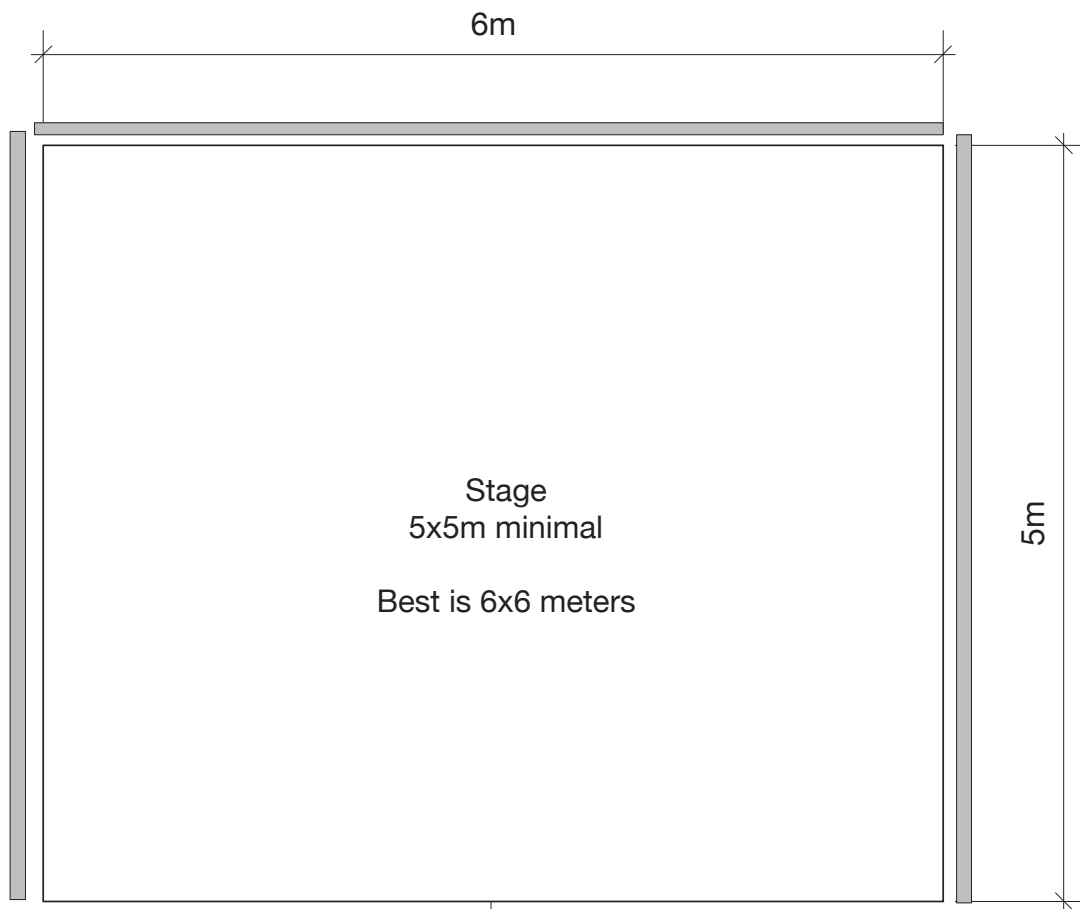

Stageplan Lords of the Railway - Höchste Eisenbahn Theater Handgemenge

technical conditions:

- * stage 6x6m (or 6x5m ,minimum 5x5m)
 - * the curtain is fastened with 6 ropes to the cover
 - * stage height minimum 2,80m
 - * audience members 120 - 230
 - * rising seat rows
 - * with only easily upward gradient seat rows stage should stand on 0,30 -0,50m
 - * stage should not swing when committing
 - * video or DVD recorder with screen in the Entrance hall
 - * area must be dark (the show play with shadow-theatre)
 - * we need 4 adapters on schuko plug, or by 110V 4 transformers on (220V)
 - * seat rows in the wedge form to the stage, without center aisle!
 - * setup minimum of 4-7 hours required. After Equipment transport with Airplane minimum 7 hours.
 - * we control your spots (see rider) and your House light with our Lightcommander. 512 channel patching possible.
we need for the controlling of your Spots and your House light only your 5 PIN DMX cable (on your dimmers) on the stage.
 - * at least 2 light technicians on the day of the setup !!!
 - * Note! it is produced smoke!
- * Duration of the performance 70 min.

View from above "Lords of the Railway" Theater Hangemenge

1,5m

Stage cutout only 6m or 5m

audience sit in wedge form, without center aisle.

The best places are in the center

audience

Lighting Plan Lords of the Railway

Distance first seat row to the stage edge 1,50m

Attention, it is produced smoke!

Lighting Plan Version on Trass Lords of the Rail Way Theater Hangemenge

We have Audioequipment and a 512 DMX Lightcommander
 We need your 5 PIN DMX cabel on stage

Nr. 9, 14 and 21 the theatre brings along
 Nr. 3, 4 and 25 color 152
 Nr. 12 und 22 color 120
 PC's with barn door
 Profil Nr. 19 with barn door

In areas to 3,50m height 500W spots
 Starting from 4m height 1000-1500W spots