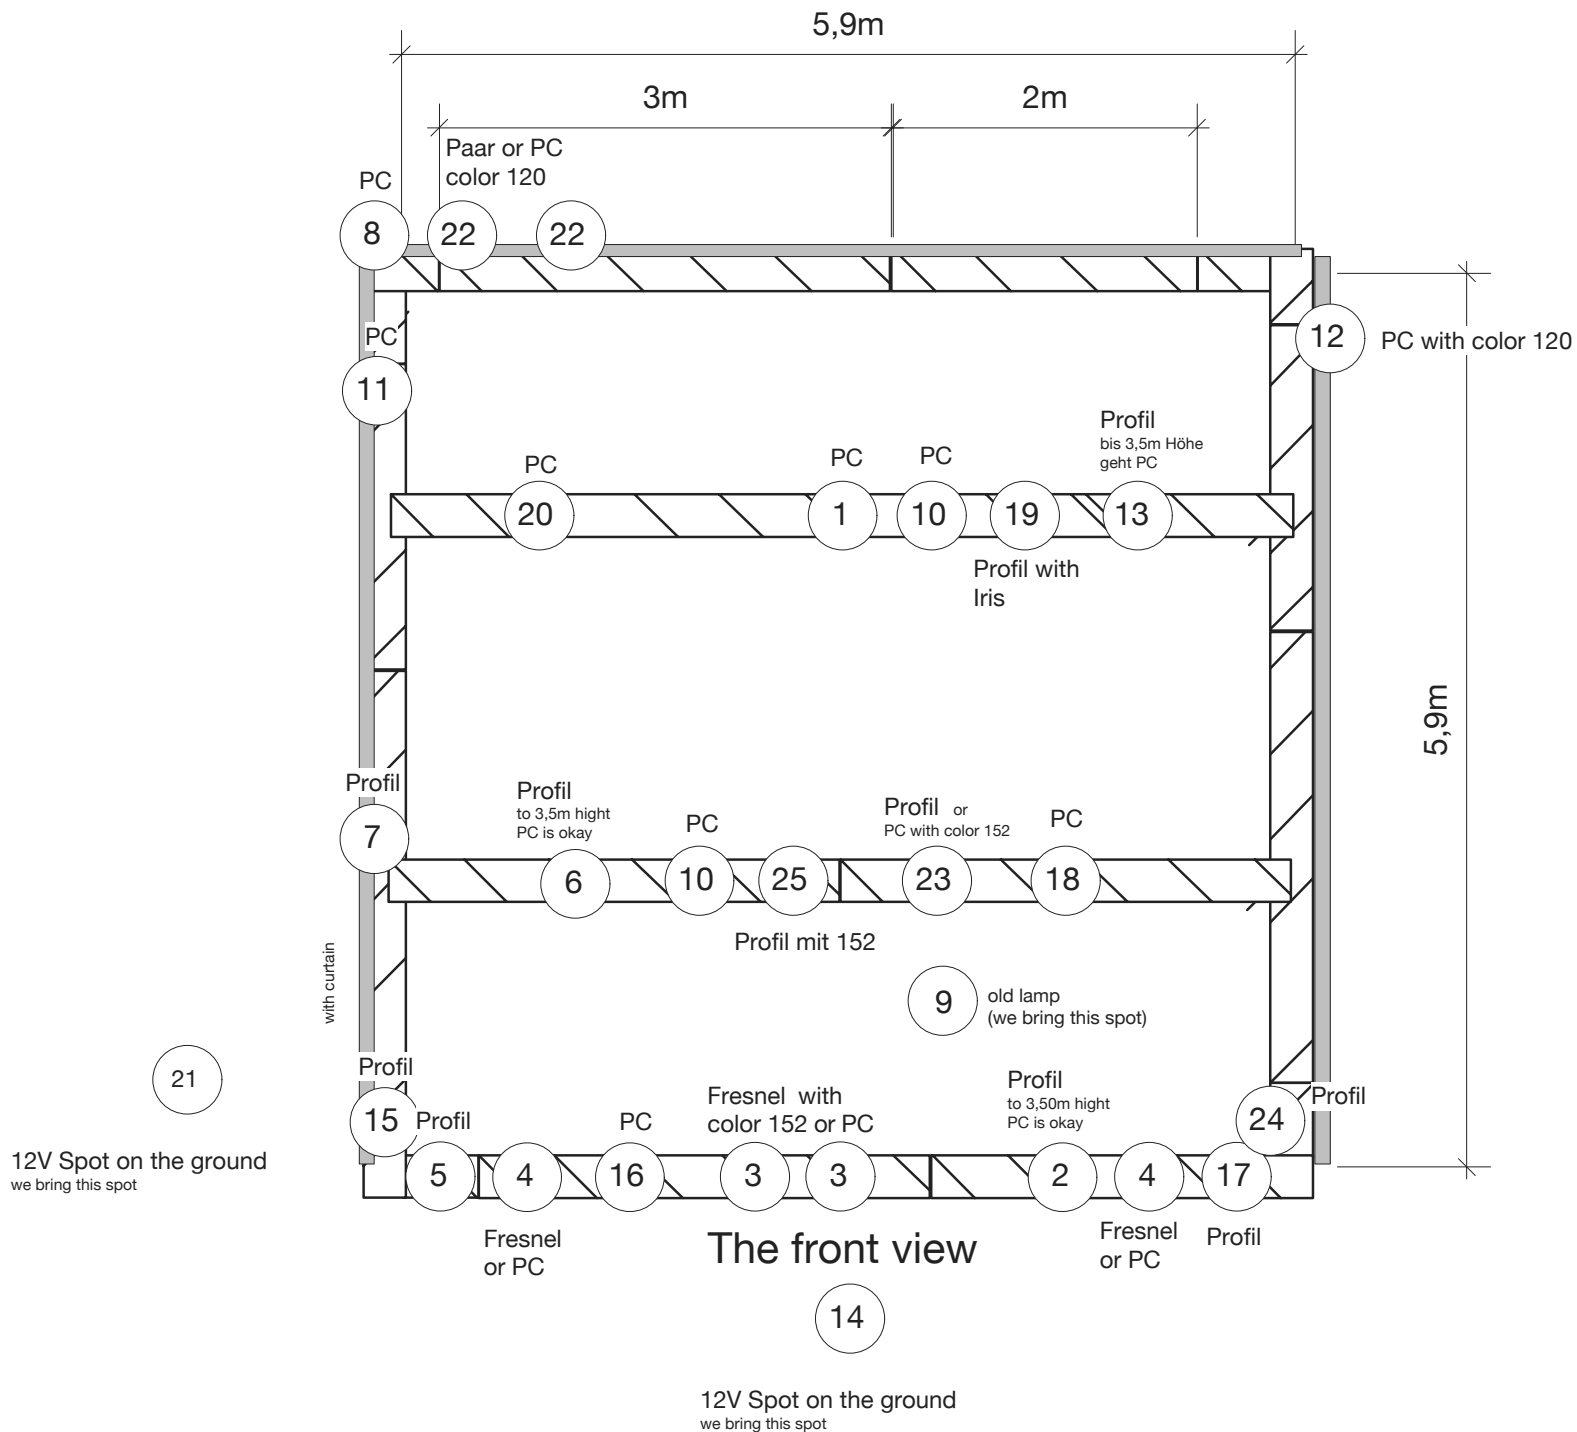

Stageplan Lords of the Railway - Höchste Eisenbahn Theater Handgemenge

technical conditions:

- * stage 6x6m (or 6x5m ,minimum 5x5m)
 - * the curtain is fastened with 6 ropes to the cover
 - * stage height minimum 2,80m
 - * audience members 120 - 230
 - * rising seat rows
 - * with only easily upward gradient seat rows stage should stand on 0,30 -0,50m
 - * stage should not swing when committing
 - * video or DVD recorder with screen in the Entrance hall
 - * area must be dark (the show play with shadow-theatre)
 - * we need 4 adapters on schuko plug, or by 110V 4 transformers on (220V)
 - * seat rows in the wedge form to the stage, without center aisle!
 - * setup minimum of 4-7 hours required. After Equipment transport with Airplane minimum 7 hours.
 - * we control your spots (see rider) and your House light with our Lightcommander. 512 channel patching possible.
we need for the controlling of your Spots and your House light only your 5 PIN DMX cable (on your dimmers) on the stage.
 - * at least 2 light technicians on the day of the setup !!!
 - * Note! it is produced smoke!
- * Duration of the performance 70 min.

View from above "Lords of the Railway" Theater Hangemenge

1,5m

Stage cutout only 6m or 5m

audience sit in wedge form, without center aisle.

The best places are in the center

audience

Lighting Plan Lords of the Railway

Distance first seat row to the stage edge 1,50m

Attention, it is produced smoke!

Lighting Plan Version on Trass Lords of the Rail Way Theater Hangemenge

We have Audioequipment and a 512 DMX Lightcommander
 We need your 5 PIN DMX cabel on stage

Nr. 9, 14 and 21 the theatre brings along
 Nr. 3, 4 and 25 color 152
 Nr. 12 und 22 color 120
 PC's with barn door
 Profil Nr. 19 with barn door

In areas to 3,50m height 500W spots
 Starting from 4m height 1000-1500W spots