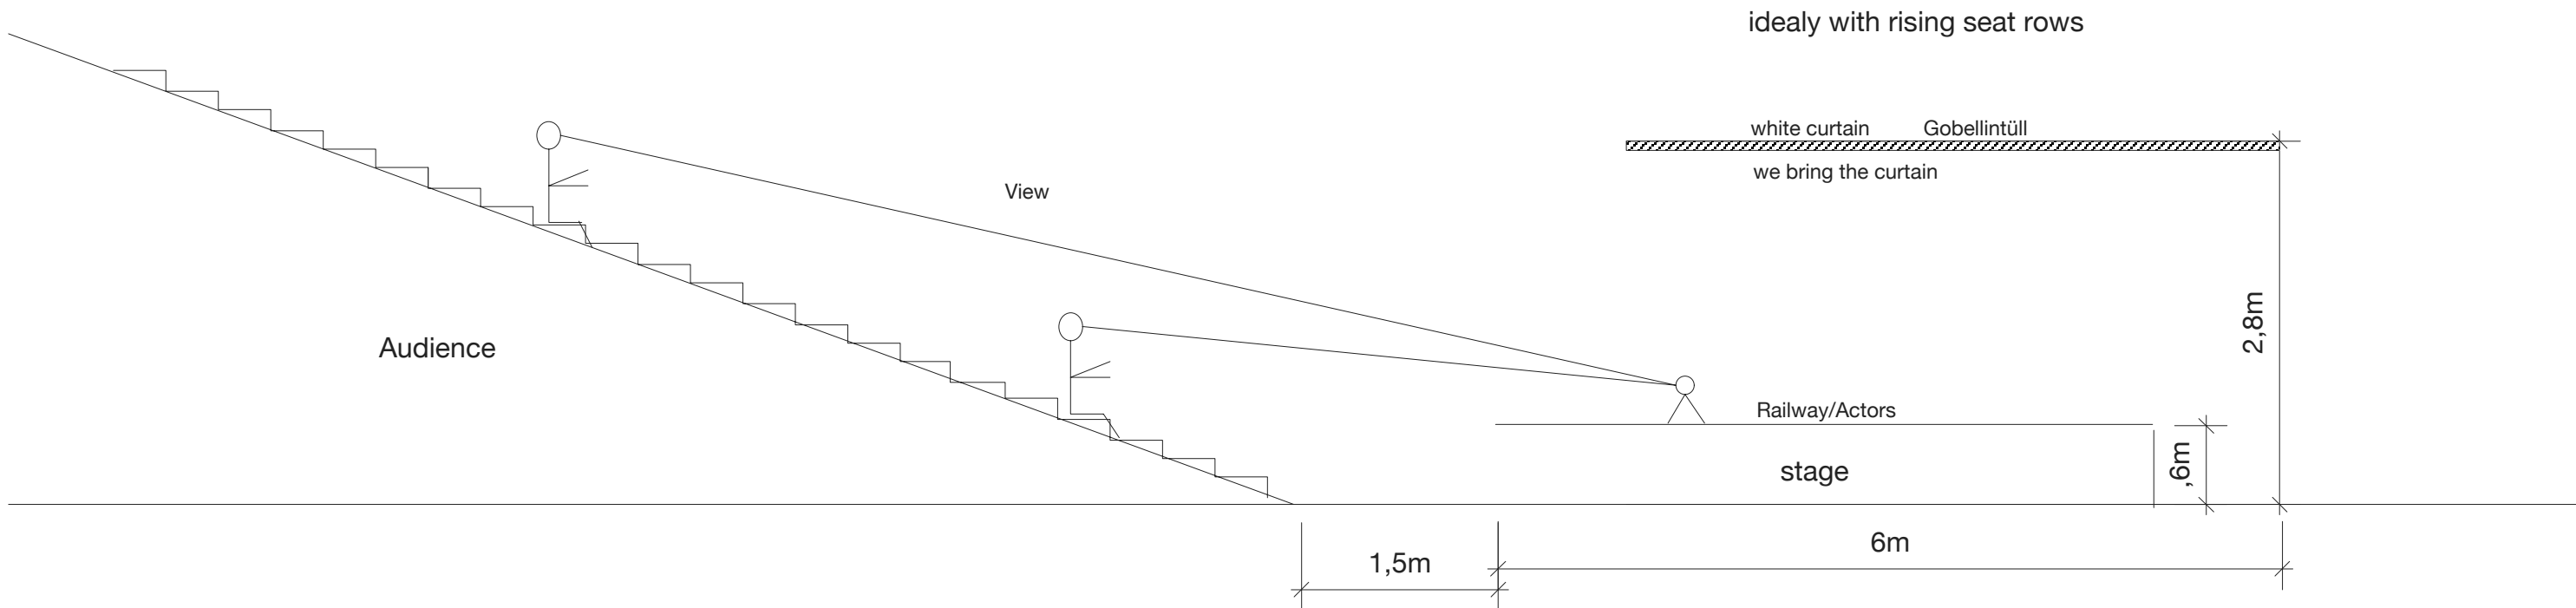

Stageplan Lords of the Railway - Höchste Eisenbahn Theater Handgemenge

technical conditions:

- * stage 6x6m (or 6x5m ,minimum 5x5m)
 - * the curtain is fastened with 6 ropes to the cover
 - * stage height minimum 2,80m
 - * audience members 120 - 230
 - * rising seat rows
 - * with only easily upward gradient seat rows stage should stand on 0,30 -0,50m
 - * stage should not swing when committing
 - * video or DVD recorder with screen in the Entrance hall
 - * area must be dark (the show play with shadow-theatre)
 - * we need 4 adapters on schuko plug, or by 110V 4 transformers on (220V)
 - * seat rows in the wedge form to the stage, without center aisle!
 - * setup minimum of 4-7 hours required. After Equipment transport with Airplane minimum 7 hours.
 - * we control your spots (see rider) and your House light with our Lightcommander. 512 channel patching possible.
we need for the controlling of your Spots and your House light only your 5 PIN DMX cable (on your dimmers) on the stage.
 - * at least 2 light technicians on the day of the setup !!!
 - * Note! it is produced smoke!
- * Duration of the performance 70 min.

View from above "Lords of the Railway" Theater Hangemenge

1,5m

Stage cutout only 6m or 5m

audience sit in wedge form, without center aisle.

The best places are in the center

audience

Lighting Plan Lords of the Railway

Distance first seat row to the stage edge 1,50m

Attention, it is produced smoke!

Lighting Plan Version on Trass Lords of the Rail Way Theater Hangemenge

We have Audioequipment and a 512 DMX Lightcommander
 We need your 5 PIN DMX cabel on stage

Nr. 9, 14 and 21 the theatre brings along
 Nr. 3, 4 and 25 color 152
 Nr. 12 und 22 color 120
 PC's with barn door
 Profil Nr. 19 with barn door

In areas to 3,50m height 500W spots
 Starting from 4m height 1000-1500W spots