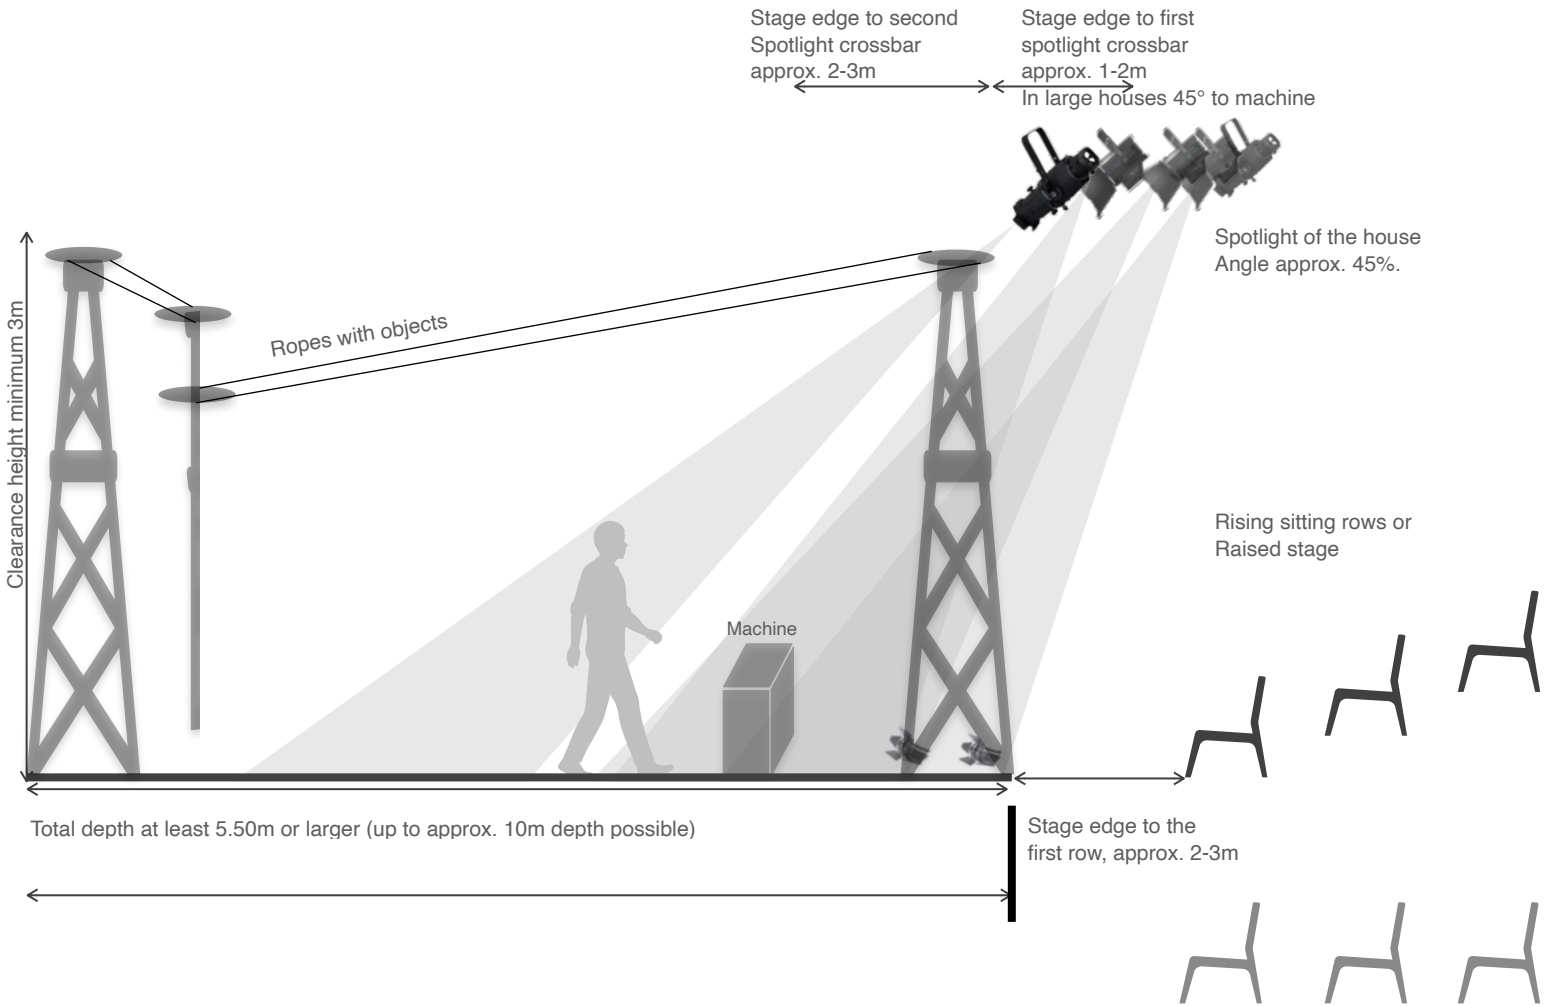

Lighting plan "And now?"

Spotlight positions (angle is important!)

We bring our own lighting console and sound system.

If available please provide an active subwoofer. Please bring 5 pole DMX cable on stage left + 2x 16A

Please contact me:
Peter Müller
theater@handgemenge.com
Tel: +491725927311