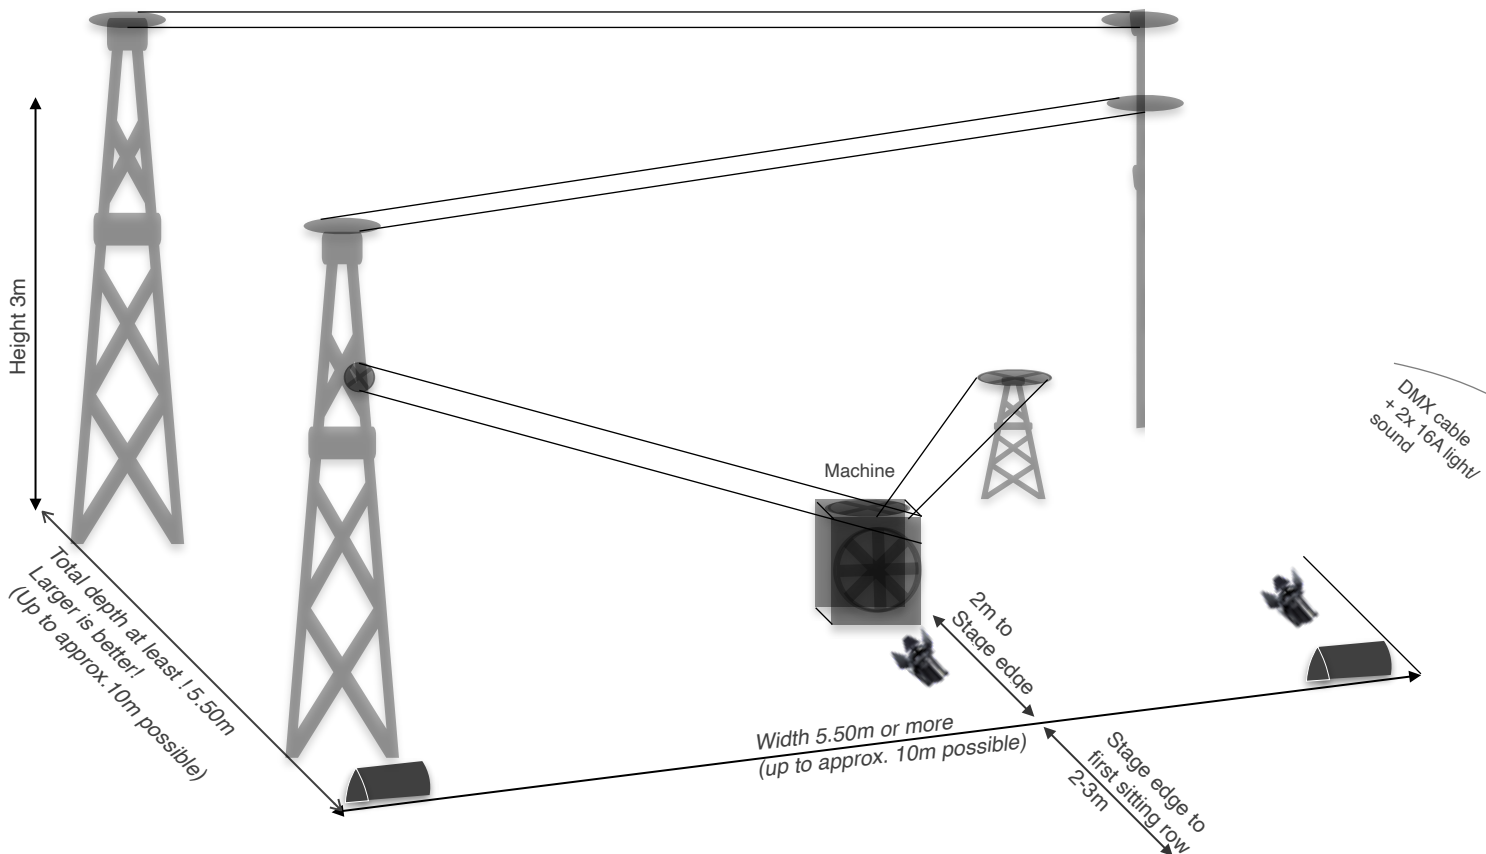

Stage „Gullible Travels“ . MilchMärchenRechnung

First pipe for spotlight over edge of stage.
In large houses 45 degrees on machine and first front tower.

Second pipe for spotlights approx. 2m behind stage edge.
45 degrees on small tower.

Minimum stage dimensions !!!:

Width min. 5.50m, Depth min. 5.50m or larger, Clearance height min. 3m

Normal stage dimensions: 6-7m wide, 6-7m deep, after that approx. 2-3m to the first sitting row.

Either rising sitting rows or stage platform high 0.40-0.80m

Black stage (or dark - please contact me)

Stage platform, if used, at least 6m deep and 6m wide or larger, bolted down tight!

2x16A/220V sound and light separately, on the right side of the stage (in small rooms also 1x16A possible)