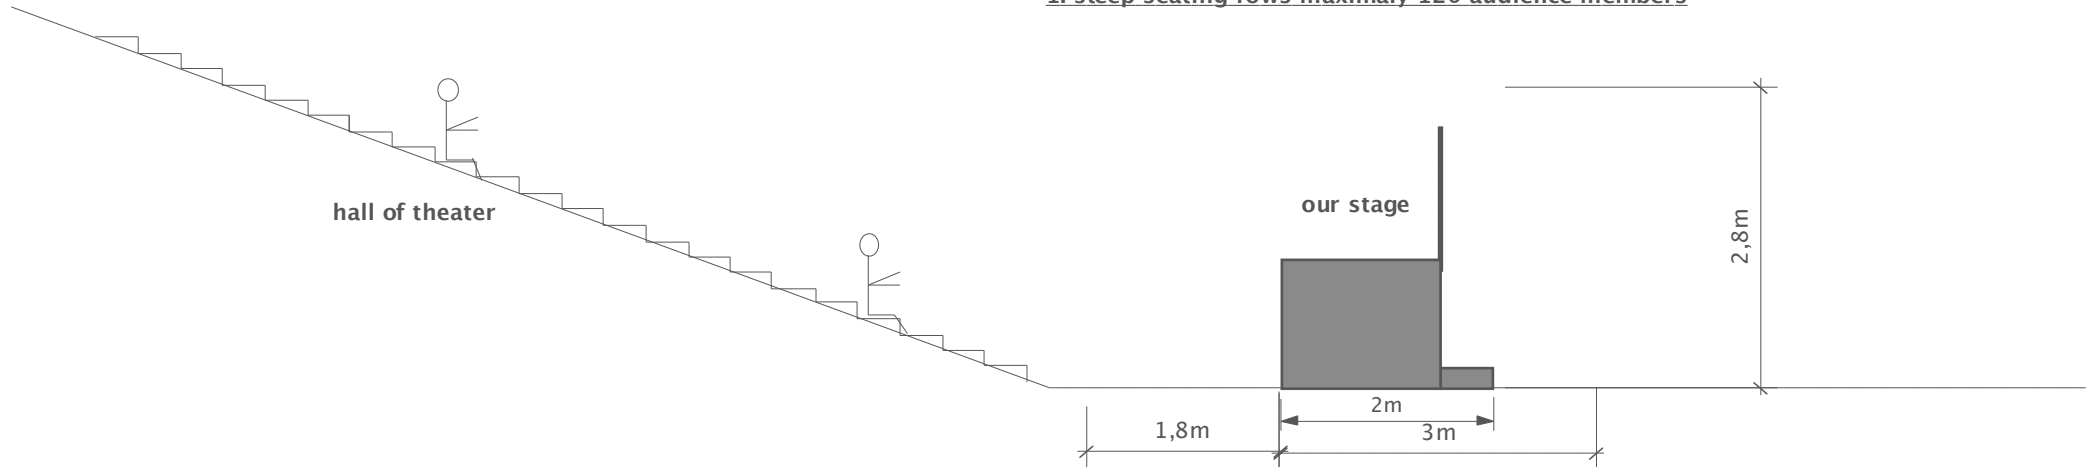

1. stageplan ""The Hedgehog, that didn't want to be one" in a theater with existing lightequipment we need for this variant your light equipment

1. steep seating rows maximally 120 audience members

techical rider

- stage 4x3m, minimum 3x3m (or larger), minimum 2,70m height,
- steep seating rows without stage height (or stage height should be 0,30m – 0,50m) without a middle aisle
- or stage height should be 0,30–0,50m without rise
- distance from stage between the first row should be approx. 1,80–2,30m
- 2x10A electricity on stage, minimum 1x10A
- version steep seating rows 120 audience members, max, 100 is better
- without rise and stage height 0,30–0,50m 100 audiens members
- without rise and without stage height 80 audience members
- a darkened room is the best version
- black curtain backside
- set up 1-2 hours, set down 1 hours
- no further work on the stage can be toleradet during this time!
- theater space should be open and ready for use at least 2-3 hours before performance time
- we have a 512 channel DMX lightcommander.
- We control your Spots and your House light with our Lightcommander. 512 channel patching possible.
- We need for the controlling of your Spots and your House light only your DMX cable (on your dimmers) on the stage or behind the audience
- at set mounting at least 1 Lighttechnicians and Assistance for loading and unloading Cargo
- 1 ladder approx. 2m high
- 1 parking space near the theatre
- no photo and video during the show! Only before and after the show!

2. without rise

maximaly 80 audience members
or stage height 0,30–0,50m (3x3m)
max. 100 audience members

2. Lighting plan "From the hedgehog nobody more should be"
in a theater with existing lightequipment
we need for this variant your light equipment