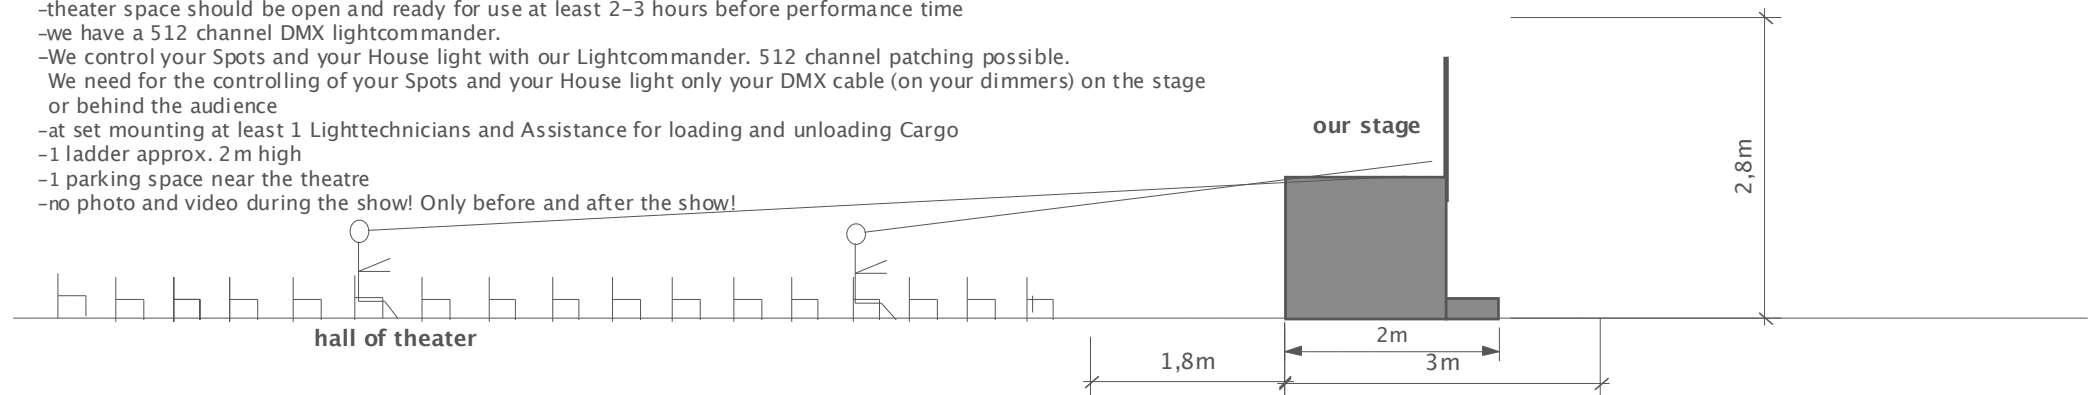

1. stageplan ""The Hedgehog, that didn't want to be one" in a theater with existing lightequipment we need for this variant your light equipment

1. steep seating rows maximally 120 audience members

techical rider

- stage 4x3m, minimum 3x3m (or larger), minimum 2,70m height,
- steep seating rows without stage height (or stage height should be 0,30m – 0,50m) without a middle aisle
- or stage height should be 0,30–0,50m without rise
- distance from stage between the first row should be approx. 1,80–2,30m
- 2x10A electricity on stage, minimum 1x10A
- version steep seating rows 120 audience members, max, 100 is better
- without rise and stage height 0,30–0,50m 100 audiens members
- without rise and without stage height 80 audience members
- a darkened room is the best version
- black curtain backside
- set up 1-2 hours, set down 1 hours
- no further work on the stage can be toleradet during this time!
- theater space should be open and ready for use at least 2-3 hours before performance time
- we have a 512 channel DMX lightcommander.
- We control your Spots and your House light with our Lightcommander. 512 channel patching possible.
- We need for the controlling of your Spots and your House light only your DMX cable (on your dimmers) on the stage or behind the audience
- at set mounting at least 1 Lighttechnicians and Assistance for loading and unloading Cargo
- 1 ladder approx. 2m high
- 1 parking space near the theatre
- no photo and video during the show! Only before and after the show!

2. without rise

maximaly 80 audience members
or stage height 0,30–0,50m (3x3m)
max. 100 audience members

2. Lighting plan "From the hedgehog nobody more should be"
in a theater with existing lightequipment
we need for this variant your light equipment